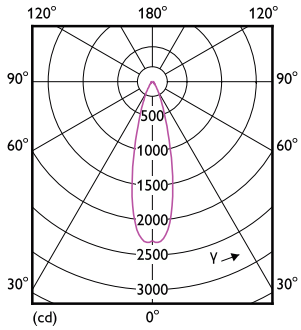

MASTER VALUE LED-spot PAR

Fotometriske data

Light Distribution Diagram - MAS LEDspot VLE D 9.5-75W 927 PAR30S 25D