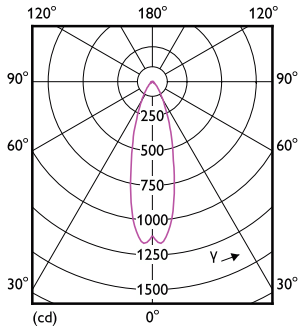

MASTER VALUE LED-spot PAR

Fotometriske data

Light Distribution Diagram - MAS LEDspot VLE D 6-50W 927 PAR20 25D