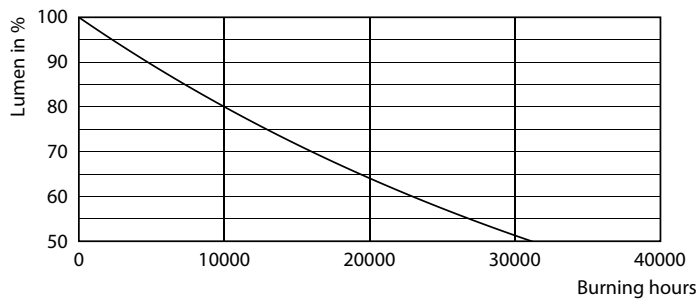

CorePro LEDspot-reflektorer

Fotometriske data

Accent Lighting Spots - CoreProLEDspot ND2.8-40W R50 E14 827 36D

Levetid

Lumen Maintenance Diagram - CoreProLEDspot ND2.8-40W R50 E14 827 36D