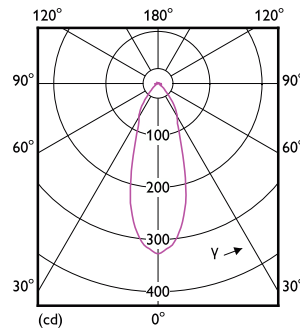

Målskitse

Product	D	C
CoreProLEDspot ND2.8-40W R50 E14 827 36D	50 mm	84 mm

Fotometriske data

Spectral Power Distribution Colour - CoreProLEDspot ND2.8-40W R50 E14 827 36D

Light Distribution Diagram - CoreProLEDspot ND2.8-40W R50 E14 827 36D