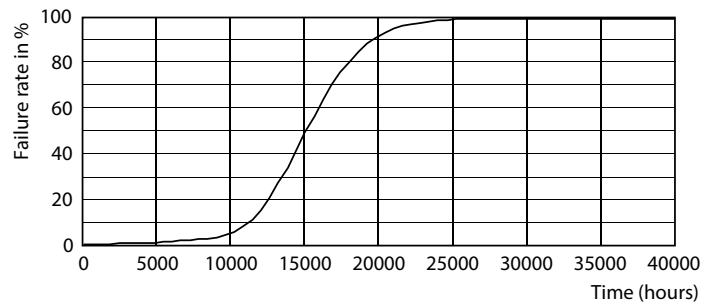

Life Expectancy Diagram - CoreProLEDspot ND2.8-40W R50 E14 827 36D