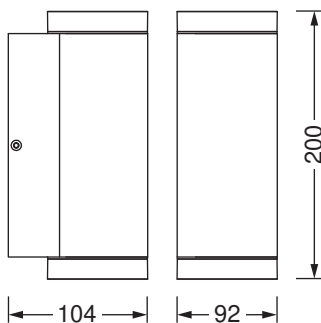

## DIMENSIONS &amp; WEIGHT

Length	104.00 mm
Width	92.00 mm
Height	200.00 mm
Product weight	791.00 g

ENDURA CLASSIC BEAM  
UPDOWN GU10 DG