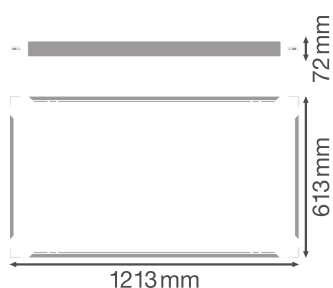

product_datasheet_title

PANEL 1200 X 600 SURFACE MOUNT KIT

VAL

SURFACE MOUNT KIT VALUE | Surface mount frames for panel luminaires

technical_data

DIMENSIONS & WEIGHT

Length	1213 mm
Width	613 mm
Height	72.0 mm
Product weight	1856.00 g

PL 1200x600 SURFACE MOUNT
KIT VAL

MATERIALS & COLORS

Product color	White
---------------	-------

APPLICATION & MOUNTING

Mounting type	Surface
Mounting location	Ceiling

download_data

logistical_data

product_code	packaging_unit	dimensions	weight	volume
4058075389823	Folding box 1	83 mm x 52 mm x 1,229 mm	1995.00 g	5.30 dm ³
4058075407541	Shipping box 3	1,255 mm x 240 mm x 110 mm	6920.00 g	33.13 dm ³