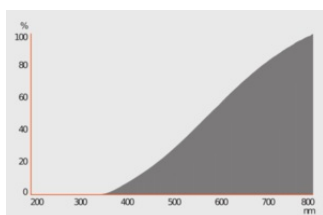

technical_data

ELECTRICAL DATA

Nominal wattage	25 W
Construction wattage	25.00 W
Nominal voltage	230 V

PHOTOMETRICAL DATA

Luminous flux	260 lm
Luminous efficacy	10 lm/W
Light color (designation)	Warm White
Color temperature	2700 K
Color rendering index Ra	100
Light color	1027

349642_HAL_NV_UVS

LIGHT TECHNICAL DATA

Starting time	0 s

DIMENSIONS & WEIGHT

Overall length	43.00 mm
Light center length (LCL)	22,0 mm
Diameter	14.00 mm
Product weight	2.8 g

ADDITIONAL PRODUCT DATA

Base (standard designation)	G9
Mercury-free	Yes
Design / version	Tube